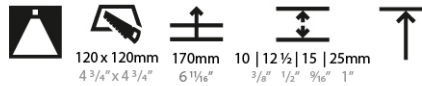

ELECTRICAL

Lamp Type: LED (Zhaga Standard)
Input Wattage (W): 15.5
Total Output Wattage (W): 14.5
Dimming: Tri-Mode (Non-Dimming and Phase Dimming (120Vac only) and 0-10V Dimming)
Driver Included: No
Driver Location: Recessed Housing
Driver Type: Constant Current - Universal
Driver Class: Class 2
Housing: See components
Input Voltage (V): 120 - 277
Constant Current (MA): 500

LED

Number of LEDs: 1
Color Temperature (°K): 2700 / 3000 / 3500 / 4000
Max. Delivered Lumen (lm): 940 / 980 / 1029 / 1050
Nominal Lumen (lm): 1386 / 1438 / 1511 / 1542
CRI: >90 CRI
Efficiency (%): 87.9 / 88.4 / 87.9
Lamp Life (hrs): 50000
Upon Request: RGB-W Tunable White Special Color Temperature Special LED

OPTICAL

Reflector: 20 / 40 / 60
Upon Request: Special Beam Angles

RATINGS AND CERTIFICATIONS

Available for international specifications by adding 'INT' at the end of the existing Model #. For assistance on 'custom' specifications, contact zteam@zaneen.com. In a constant effort to supply the best product, we reserve the right to change specifications or materials without notice. The most recent specification sheets are found at zaneen.com

IP rating: IP20