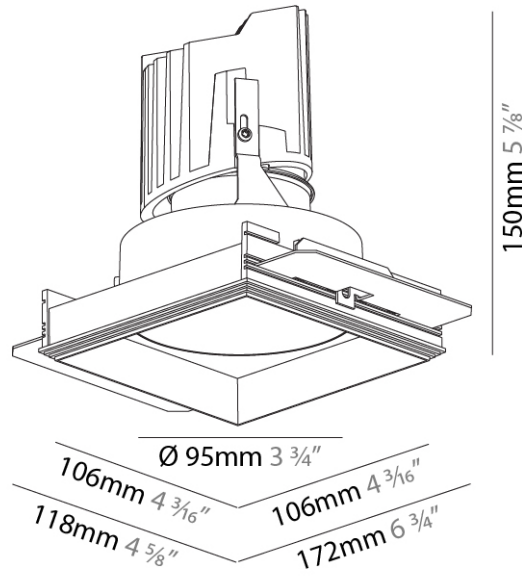

ELECTRICAL

Lamp Type: LED (Zhaga Standard)
Input Wattage (W): 15.5
Total Output Wattage (W): 14.5
Dimming: Tri-Mode (Non-Dimming and Phase Dimming (120Vac only) and 0-10V Dimming)
Driver Included: No
Driver Location: Recessed Housing
Driver Type: Constant Current - Universal
Driver Class: Class 2
Housing: See components
Input Voltage (V): 120 - 277
Constant Current (MA): 500

LED

Number of LEDs: 1
Color Temperature (°K): 2700 / 3000 / 3500 / 4000
Max. Delivered Lumen (lm): 940 / 980 / 1029 / 1050
Nominal Lumen (lm): 1386 / 1438 / 1511 / 1542
CRI: >90 CRI
Efficiency (%): 87.9 / 88.4 / 87.9
Lamp Life (hrs): 50000
Upon Request: RGB-W Tunable White Special Color Temperature Special LED

OPTICAL

Reflector: 20 / 40 / 60
Upon Request: Special Beam Angles

RATINGS AND CERTIFICATIONS

Available for international specifications by adding 'INT' at the end of the existing Model #. For assistance on 'custom' specifications, contact zteam@zaneen.com. In a constant effort to supply the best product, we reserve the right to change specifications or materials without notice. The most recent specification sheets are found at zaneen.com

IP rating: IP20